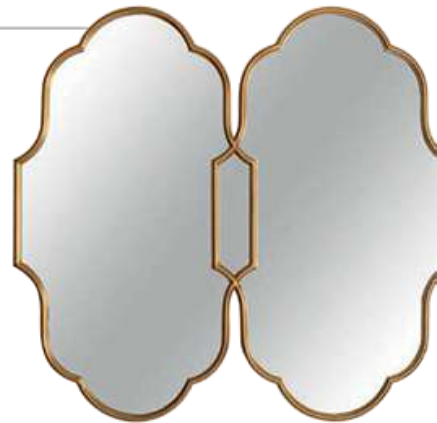

# Gold Rush

Make your home dazzle with furnishings from Snow Globe that match elegant forms with metallic details

The lustre of gold and other metallic finishes continues to enthrall many, while effortlessly conveying a sense of luxury in whichever spaces they are applied. A sense of restraint is key for these gilded details to look beautiful, and not too ostentatious.

Try featuring a touch of gold on decorative accessories before investing in the larger pieces. "Gold accents can add warmth to a neutral colour palette. Choose matte gold or brass hardware in a hairline finish for a modern yet understated touch," advises Juliana Boh, founder of home furnishings brand Snow Globe. Here, she picks out some pieces to consider for your next home makeover.

## THE TWIN EFFECT

Make a decorative mirror the new eye-catching detail in your home. Among the top picks is the Gemini mirror, which carries a hint of Moroccan influence while appearing delicate, feminine and elegant.

## FALL IN LINE

With a thoughtful mix of detailing, white and neutral-toned pieces can convey a graceful and tactile look. The Maia sideboard features a floral design with a hint of gold applied to the slim legs and round hardware.